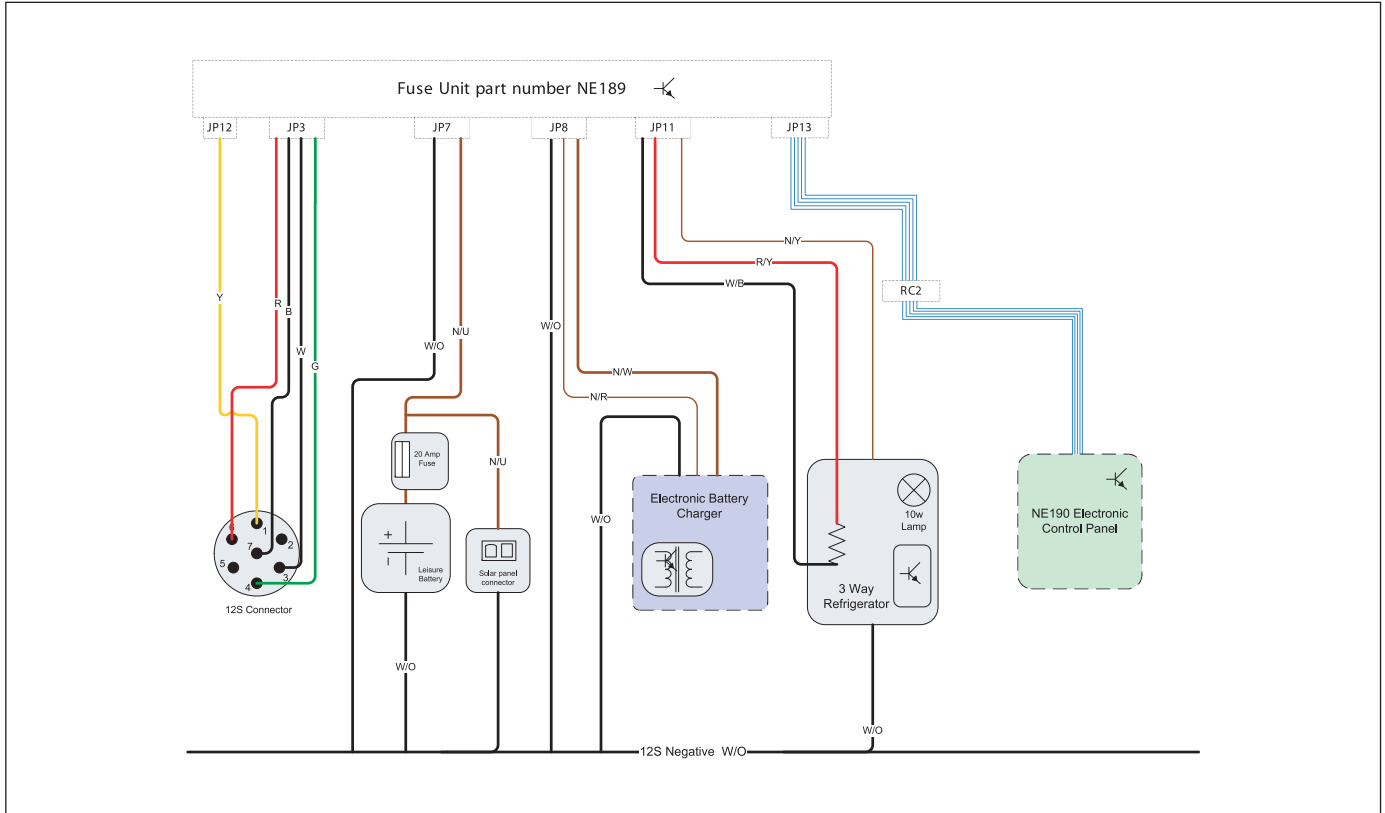

Bed sizes: Please note that double bed sizes are quoted with wrap round seating.

†**Note on awning sizes:** Due to the varying awning designs and sizes the awning sizes given are approximate only. Specific awning sizes must be confirmed by your dealer or the awning manufacturer prior to purchase.

Wiring Diagrams

SPRITE RANGE - 230V CIRCUITS

SPRITE RANGE - POWER CIRCUITS

Wiring Diagrams

SPRITE RANGE - CONSUMER CIRCUITS – FLOOR

SPRITE RANGE - CONSUMER CIRCUITS – ROOF

Wiring Diagrams

SPRITE RANGE - ROAD LIGHTING