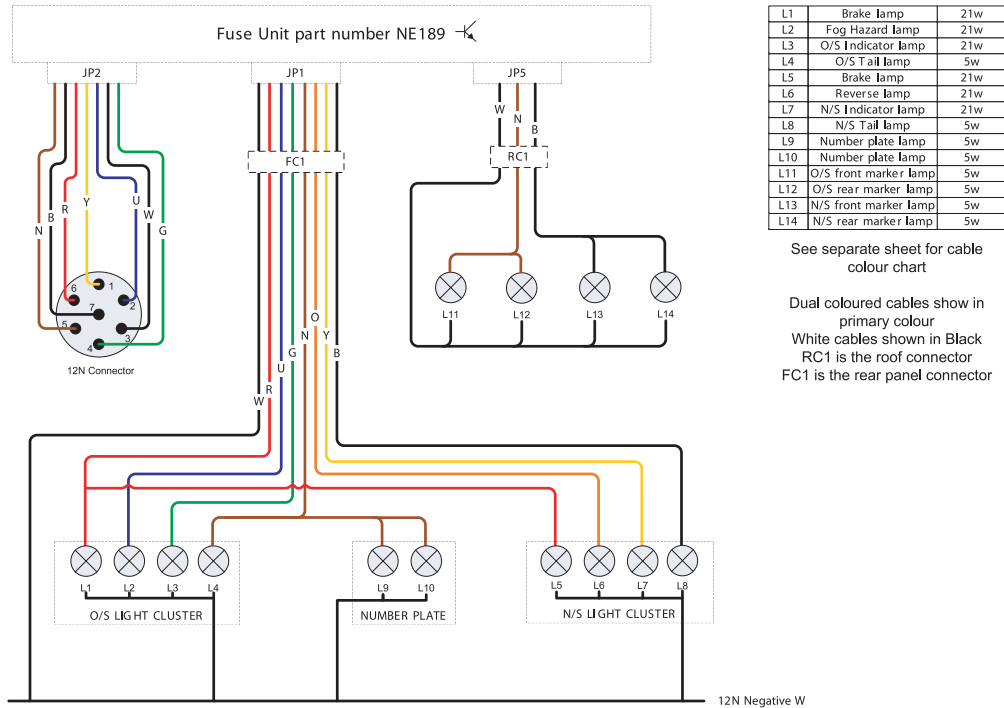

Wiring Diagrams

SPRITE RANGE - 230V CIRCUITS

SPRITE RANGE - POWER CIRCUITS

Wiring Diagrams

SPRITE RANGE - CONSUMER CIRCUITS – FLOOR

SPRITE RANGE - CONSUMER CIRCUITS – ROOF

Wiring Diagrams

SPRITE RANGE - ROAD LIGHTING

SPRITE RANGE - CABLE COLOUR CHART

12v Cable Colours

B	BLACK
N	BROWN
R	RED
O	ORANGE
Y	YELLOW
G	GREEN
U	BLUE
P	PURPLE
S	SLATE GREY
W	WHITE
K	PINK

230v Cable Colours

B	BLACK
N	BROWN
W	WHITE
O	ORANGE
Y	YELLOW
G	GREEN
U	BLUE