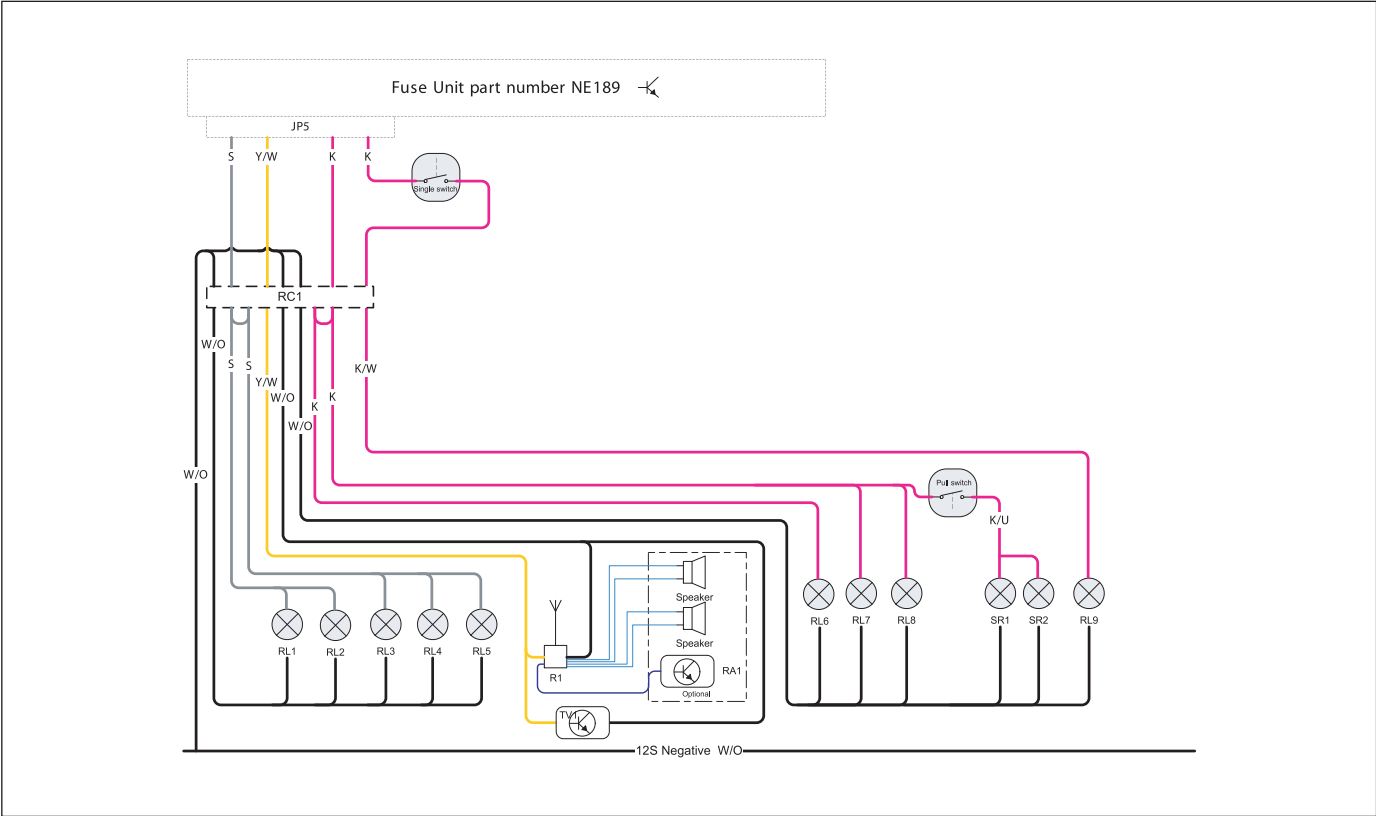

Wiring Diagrams

SPRITE RANGE - 230V CIRCUITS

SPRITE RANGE - POWER CIRCUITS

Wiring Diagrams

SPRITE RANGE - CONSUMER CIRCUITS – FLOOR

SPRITE RANGE - CONSUMER CIRCUITS – ROOF

Wiring Diagrams

SPRITE RANGE - ROAD LIGHTING

SPRITE RANGE - CABLE COLOUR CHART

12v Cable Colours

B	BLACK
N	BROWN
R	RED
O	ORANGE
Y	YELLOW
G	GREEN
U	BLUE
P	PURPLE
S	SLATE GREY
W	WHITE
K	PINK

230v Cable Colours

B	BLACK
N	BROWN
W	WHITE
O	ORANGE
Y	YELLOW
G	GREEN
U	BLUE