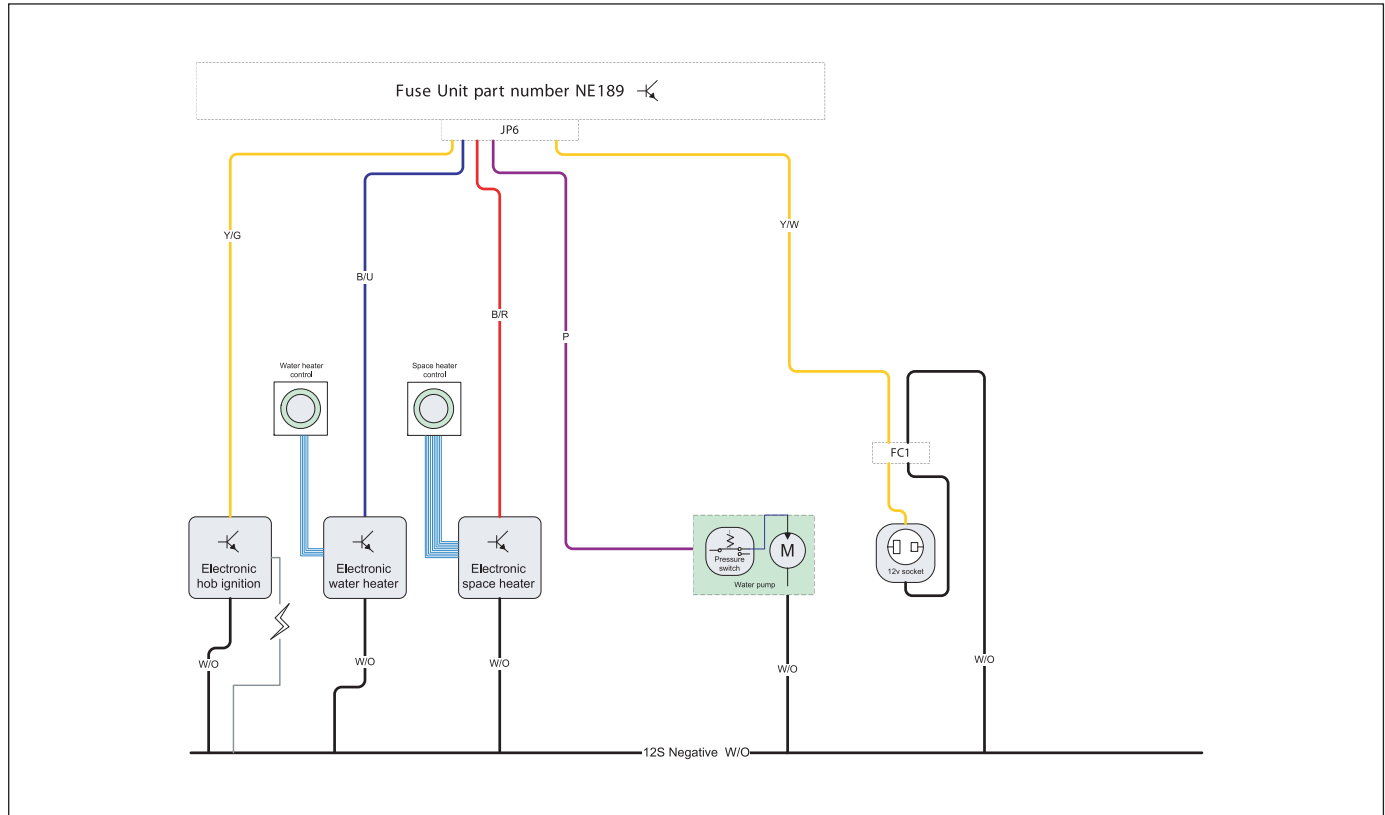

Wiring Diagrams

SPRITE RANGE - 230V CIRCUITS

SPRITE RANGE - POWER CIRCUITS

Wiring Diagrams

SPRITE RANGE - CONSUMER CIRCUITS – FLOOR

SPRITE RANGE - CONSUMER CIRCUITS – ROOF

Wiring Diagrams

SPRITE RANGE - ROAD LIGHTING

SPRITE RANGE - CABLE COLOUR CHART

12v Cable Colours

B	BLACK
N	BROWN
R	RED
O	ORANGE
Y	YELLOW
G	GREEN
U	BLUE
P	PURPLE
S	SLATE GREY
W	WHITE
K	PINK

230v Cable Colours

B	BLACK
N	BROWN
W	WHITE
O	ORANGE
Y	YELLOW
G	GREEN
U	BLUE