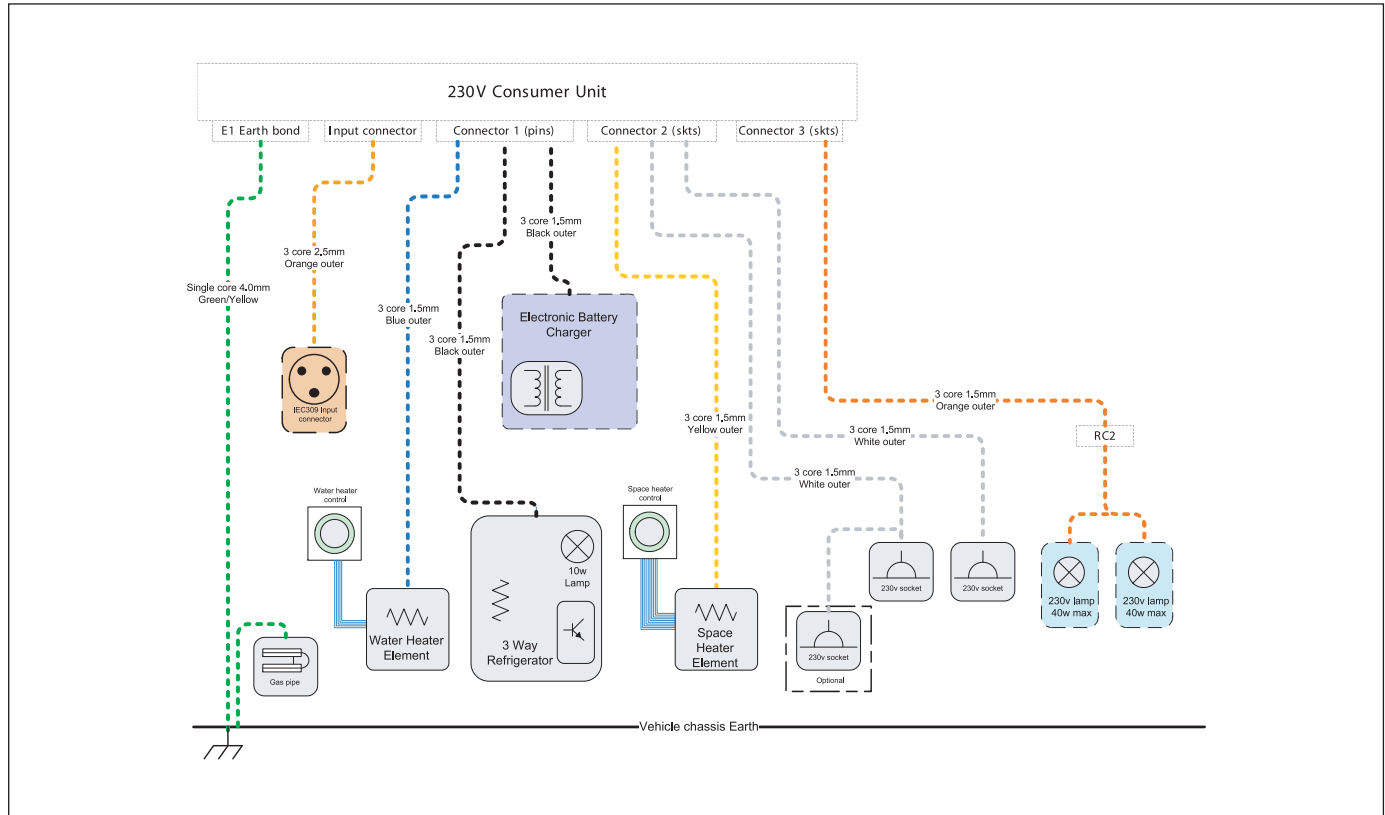

Wiring Diagrams

SPRITE RANGE - 230V CIRCUITS