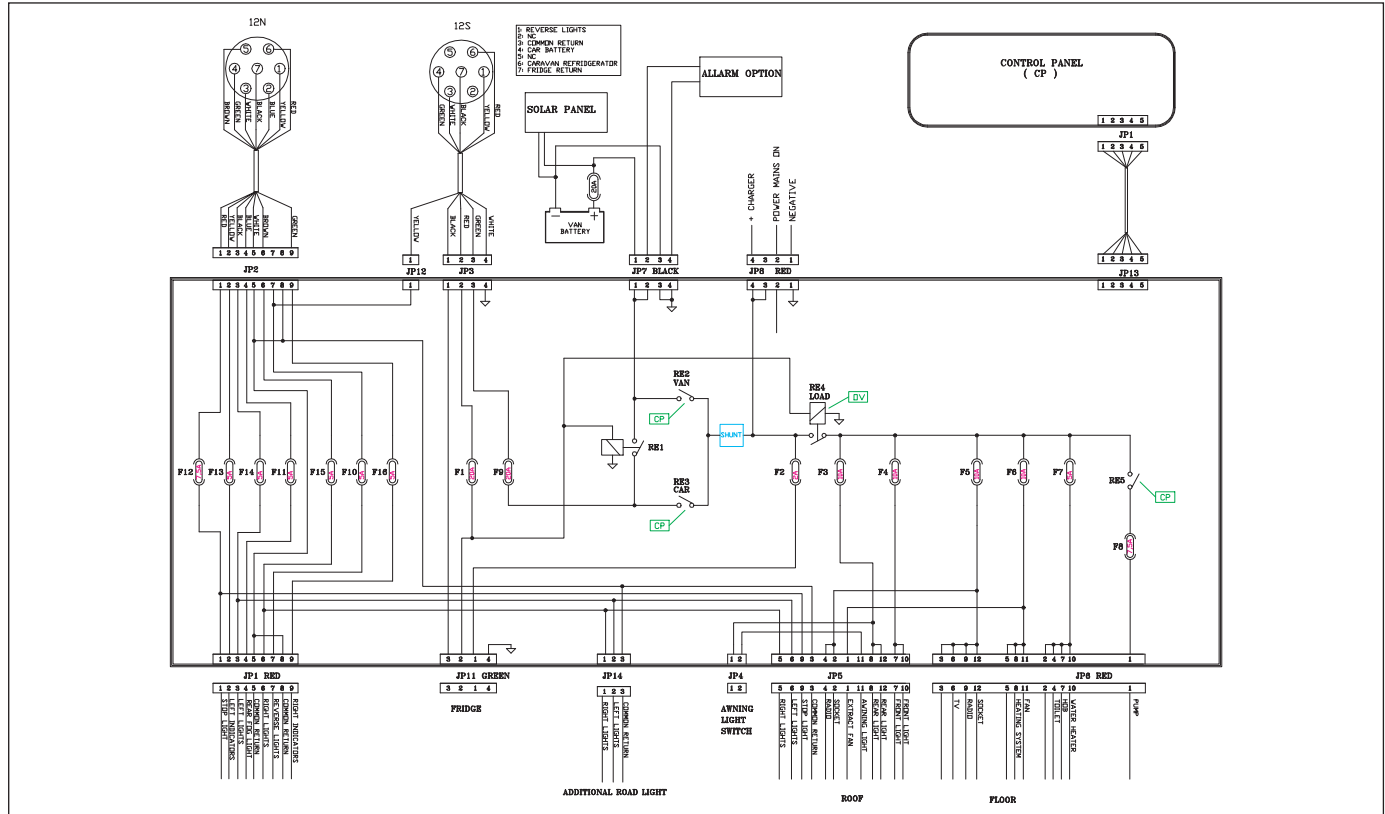

Wiring Diagrams

SPRITE RANGE - 230V CIRCUITS

SPRITE RANGE - POWER CIRCUITS

Wiring Diagrams

SPRITE RANGE - CONSUMER CIRCUITS – FLOOR

SPRITE RANGE - CONSUMER CIRCUITS – ROOF

Wiring Diagrams

SPRITE RANGE - ROAD LIGHTING

SPRITE RANGE - CABLE COLOUR CHART

12v Cable Colours

B	BLACK
N	BROWN
R	RED
O	ORANGE
Y	YELLOW
G	GREEN
U	BLUE
P	PURPLE
S	SLATE GREY
W	WHITE
K	PINK

230v Cable Colours

B	BLACK
N	BROWN
W	WHITE
O	ORANGE
Y	YELLOW
G	GREEN
U	BLUE

Wiring Diagrams

SPRITE RANGE - FUSE BOX SCHEMATIC

Bulb Replacement

	TYPE	RATING	SPRITE		
ROAD LIGHTS					
Front marker lights	W5W	12v 5w	✓		
Side marker	C5W	12v 5w	✓		
Reversing light	P21	12v 21w	✓		
Rear indicator light	PY21W Orange bulb	12v 21w	✓		
Brake/tail light	P21/5W	12v 21w/5w	✓		
Fog light	P21	12v 21w	✓		
Number plate light	C5W	12v 5w	✓		
INTERIOR/OTHER					
Awning light	P21W	12v 20w	✓		
Spot/reading lights	GU4/MR11 Dichroic	GU4 12v 10w	✓		
Ceiling light, round	Halogen capsule	G4 12v 20w	✓		
Ceiling light, small round white	Halogen capsule	G4 12v 10w	✓		
Down lighters	Halogen capsule	G4 12v 10w	✓		