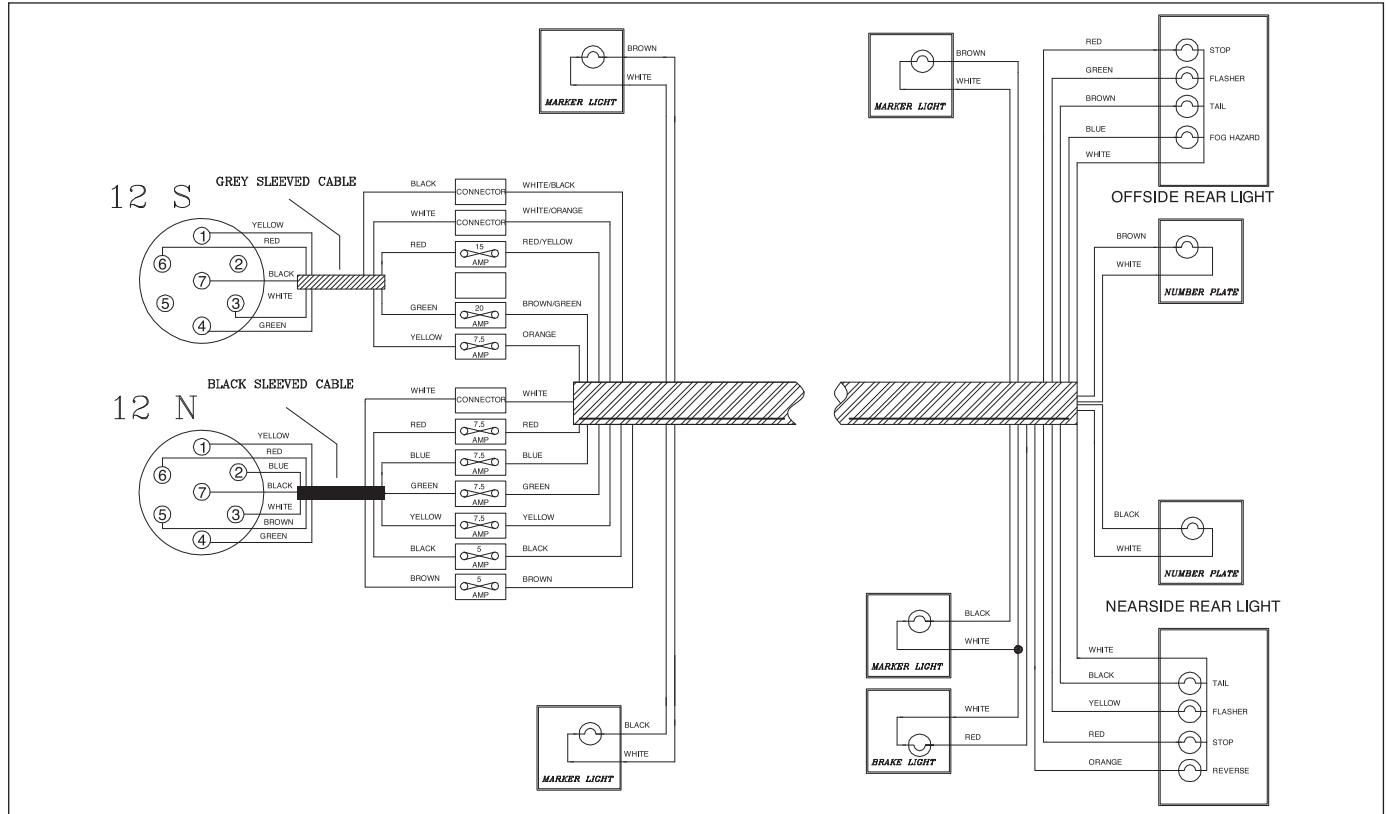

Wiring Diagrams

AWARD RANGE - ROAD LIGHTS