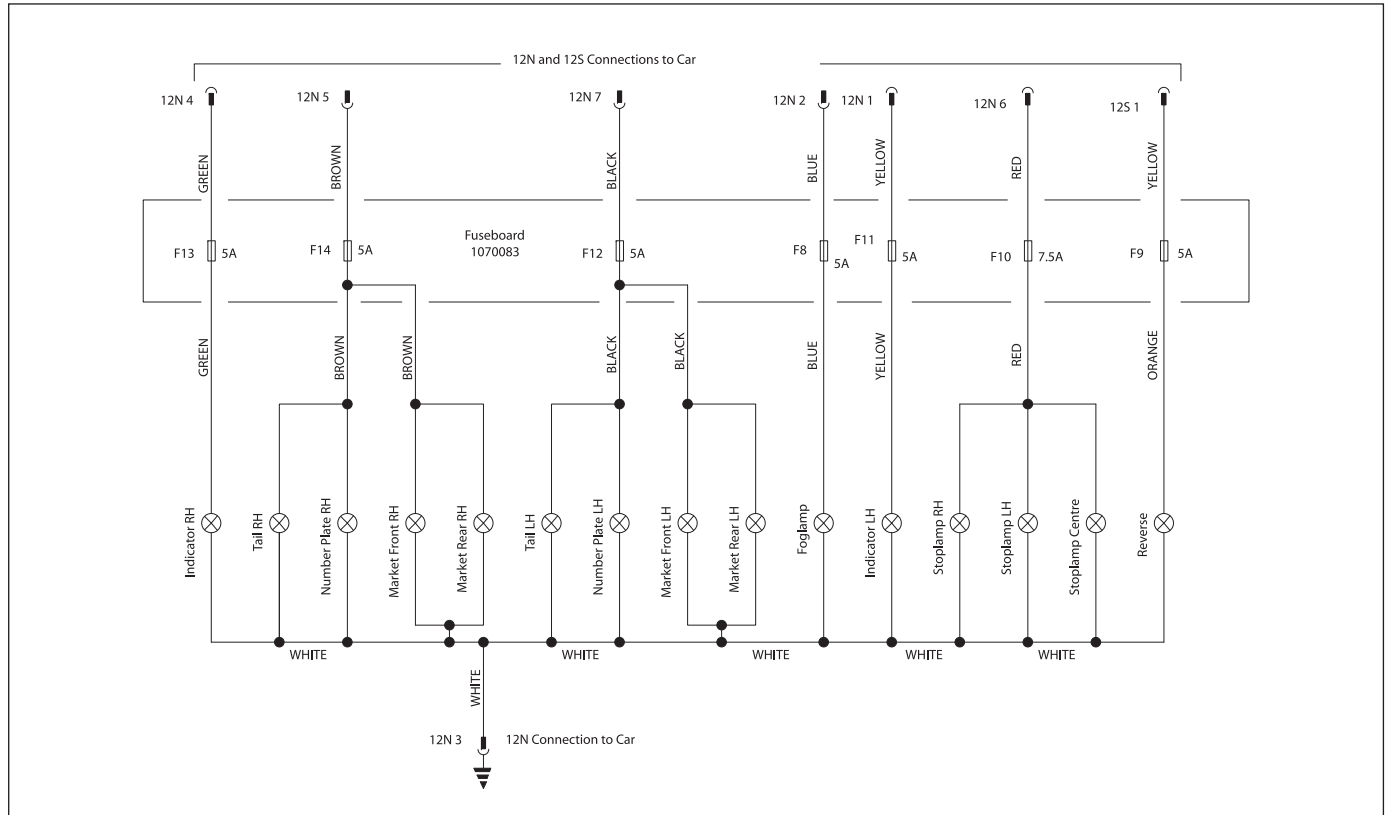

Wiring Diagrams

JUBILEE RANGE - ROAD LIGHTS