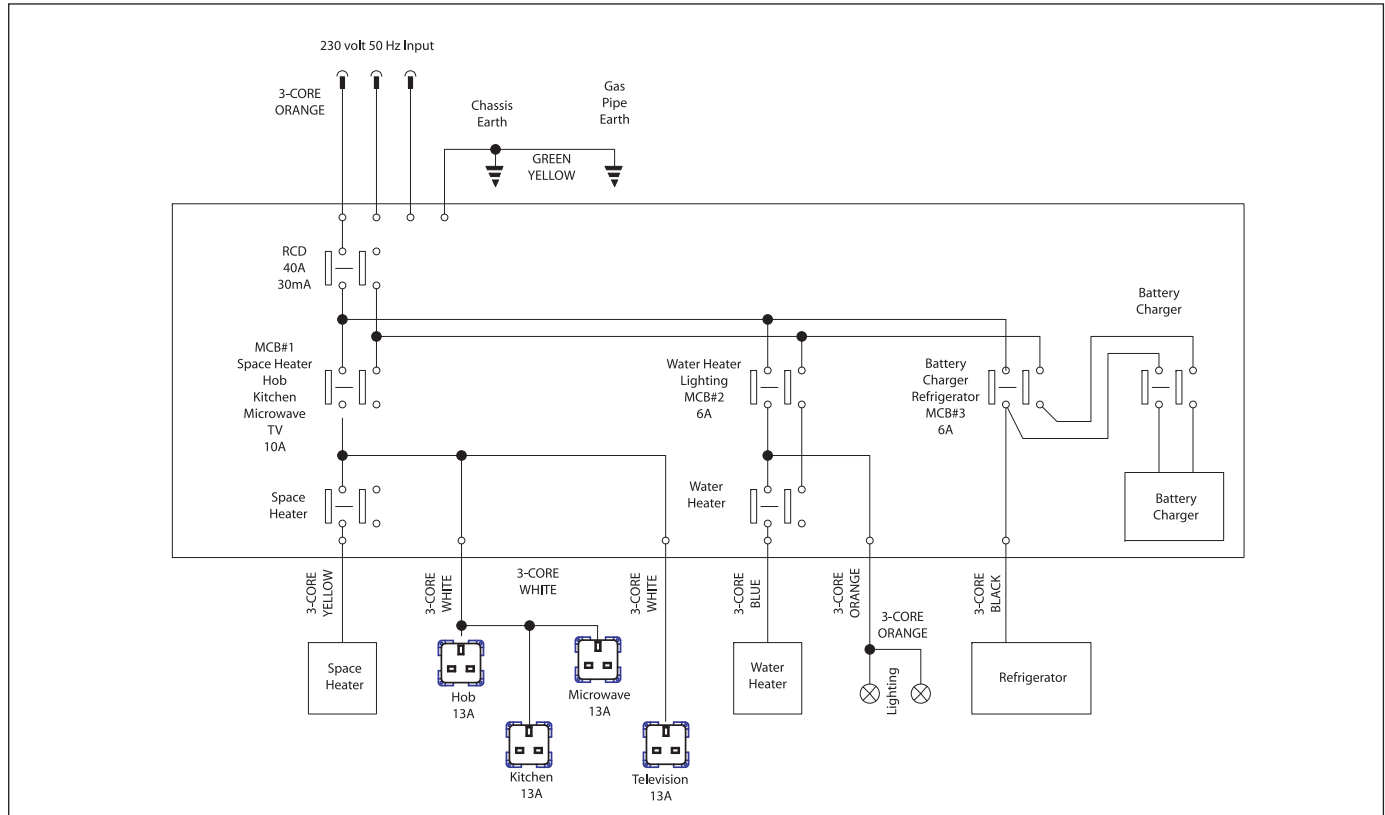

Wiring Diagrams

JUBILEE RANGE - ROAD LIGHTS

JUBILEE RANGE - 12V

Wiring Diagrams

JUBILEE RANGE - 230V

Bulb Replacement

	TYPE	RATING	JUBILEE		
ROAD LIGHTS					
Front marker lights	W5W	12v 5w	✓		
Side marker	C5W	12v 5w	✓		
Reversing light	P21W	12v 21w	✓		
Rear indicator light	P21W Orange bulb	12v 21w	✓		
Brake / tail light	P21/5W	12v 21w / 5w	✓		
Fog light	P21W	12v 21w	✓		
Number plate light	C5W	12v 5w	✓		
INTERIOR/OTHER					
Awning light	P21W	12v 20w	✓		
Spot / reading lights	GU4/MR11 Dichroic	GU4 12v 10w	✓		
Round ceiling lights single bulb	Halogen capsule	G4 12v 20w	✓		
Round ceiling lights twin bulb	Halogen capsule	G4 12v 10w	✓		
Small white round ceiling light	Halogen capsule	G4 12v 10w	✓		
Kitchen light	Fluorescent 300mm	12v 8w	✓		
Mains lights	Small screw	230v 40w	✓		

Note: Not all bulbs and lights feature on all models within a range