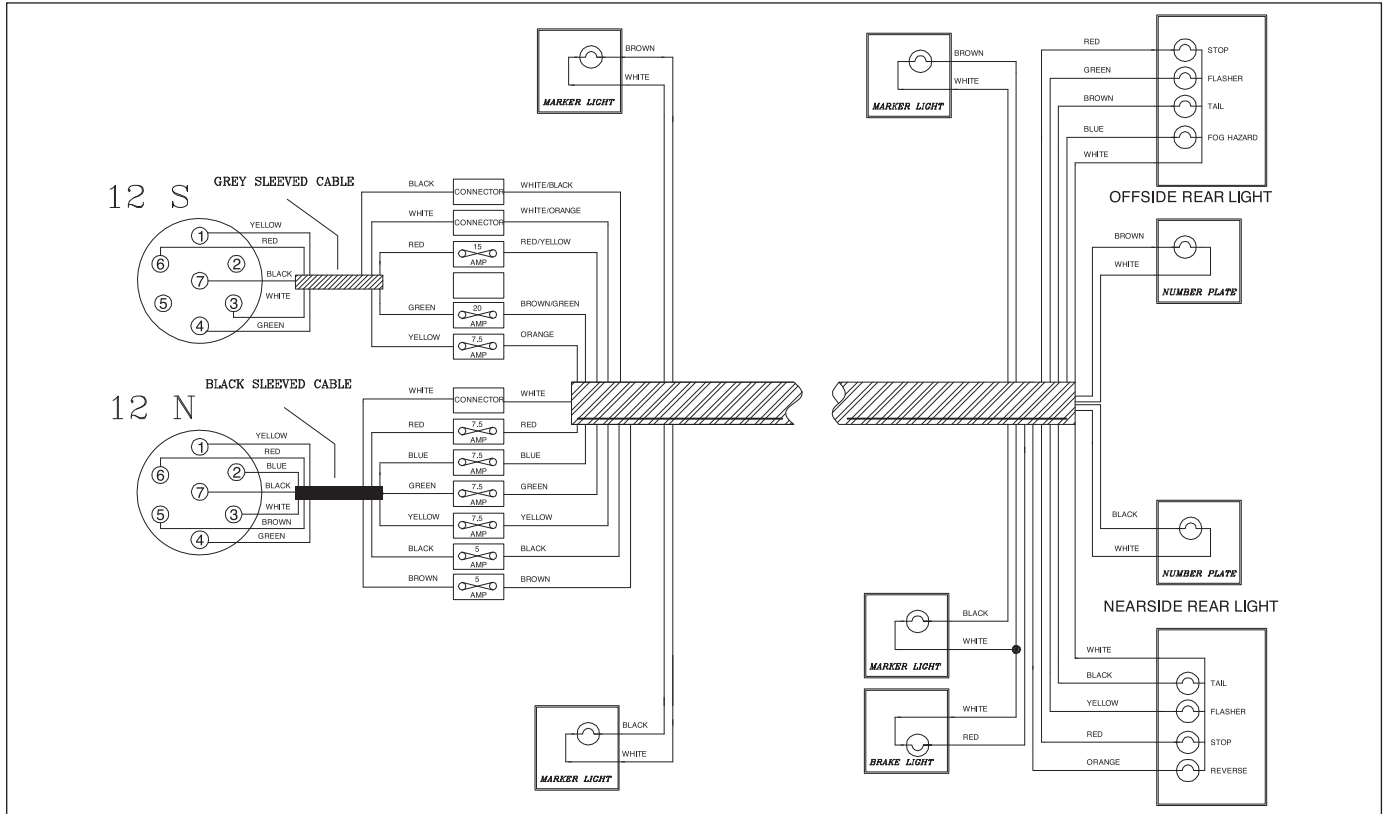

Wiring Diagrams

GTS RANGE - ROAD LIGHTS