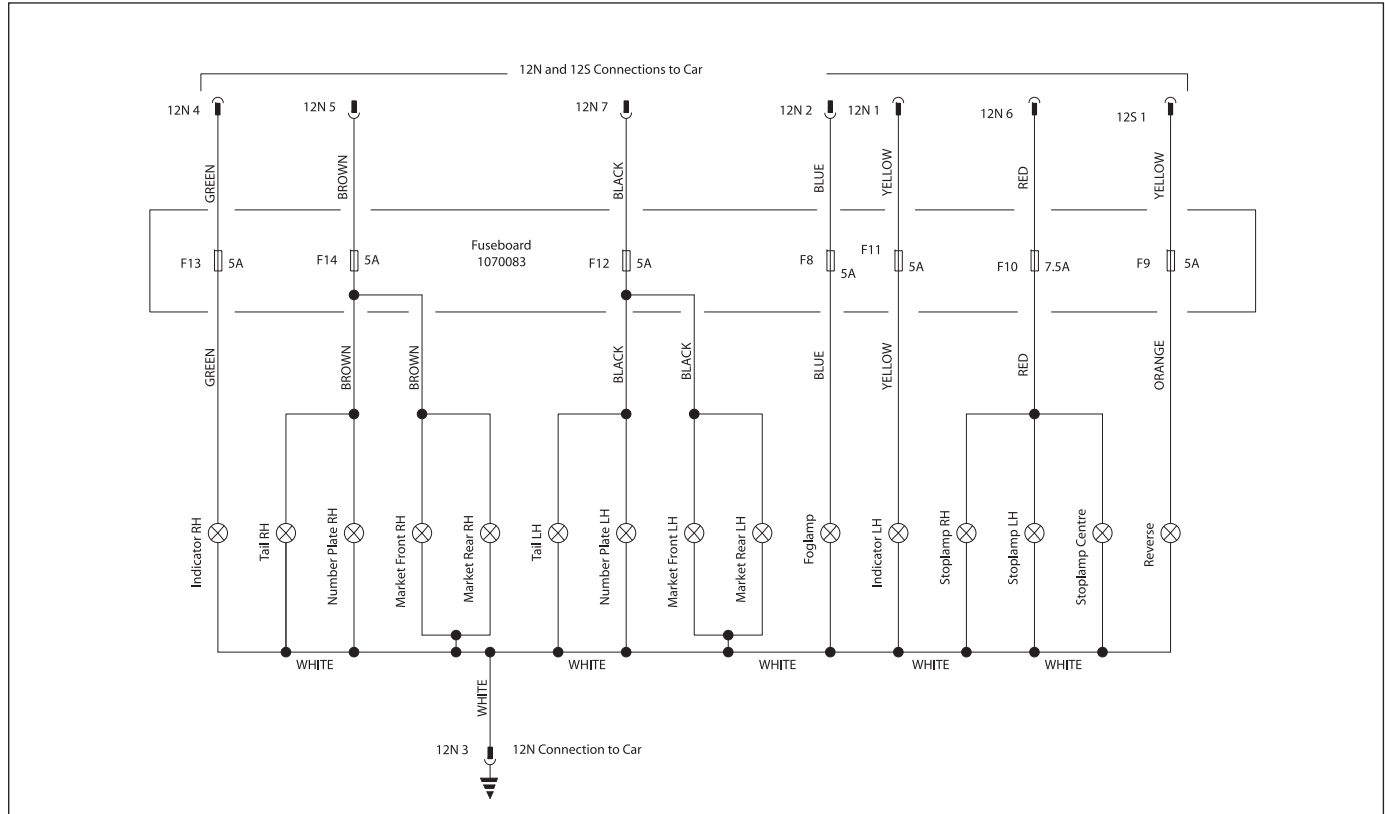

Wiring Diagrams

VOGUE RANGE - ROAD LIGHTS