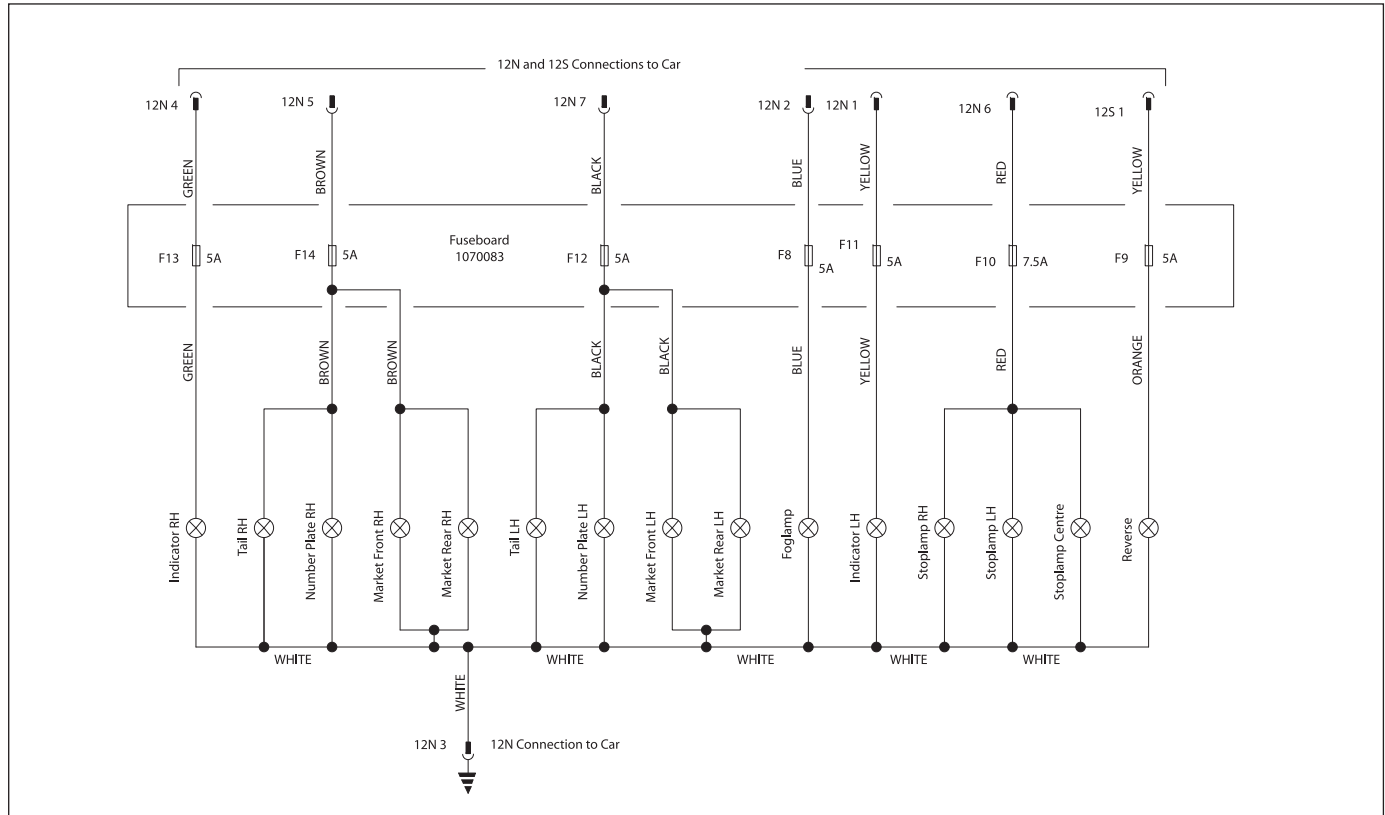

Wiring Diagrams

CHARISMA RANGE - ROAD LIGHTS