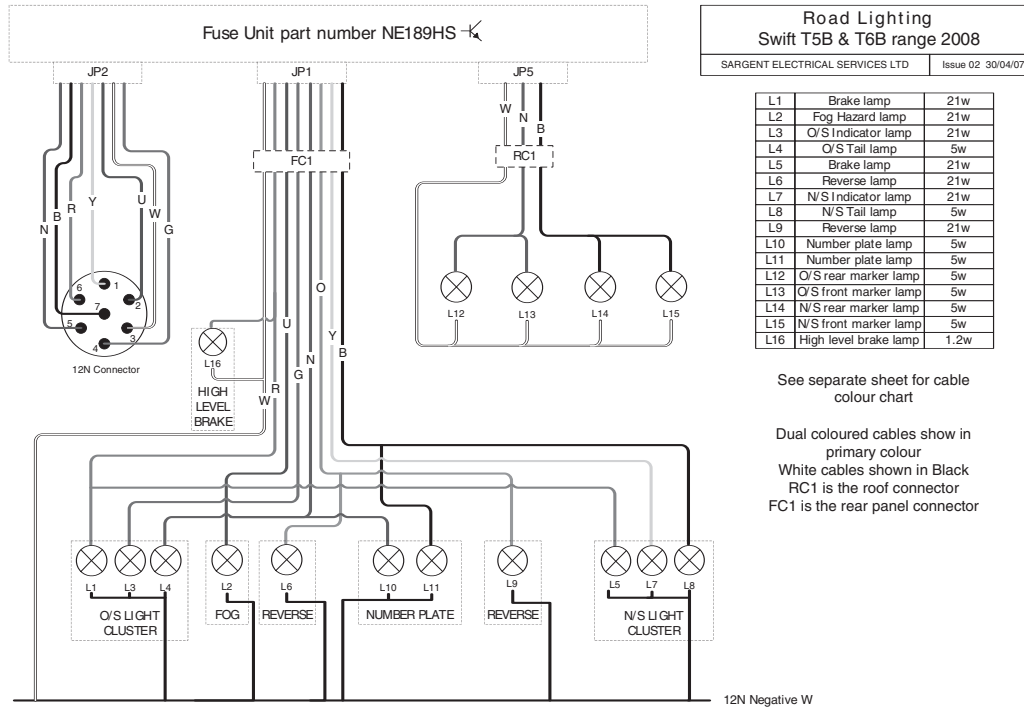

Wiring Diagrams

AWARD RANGE - ROAD LIGHTING