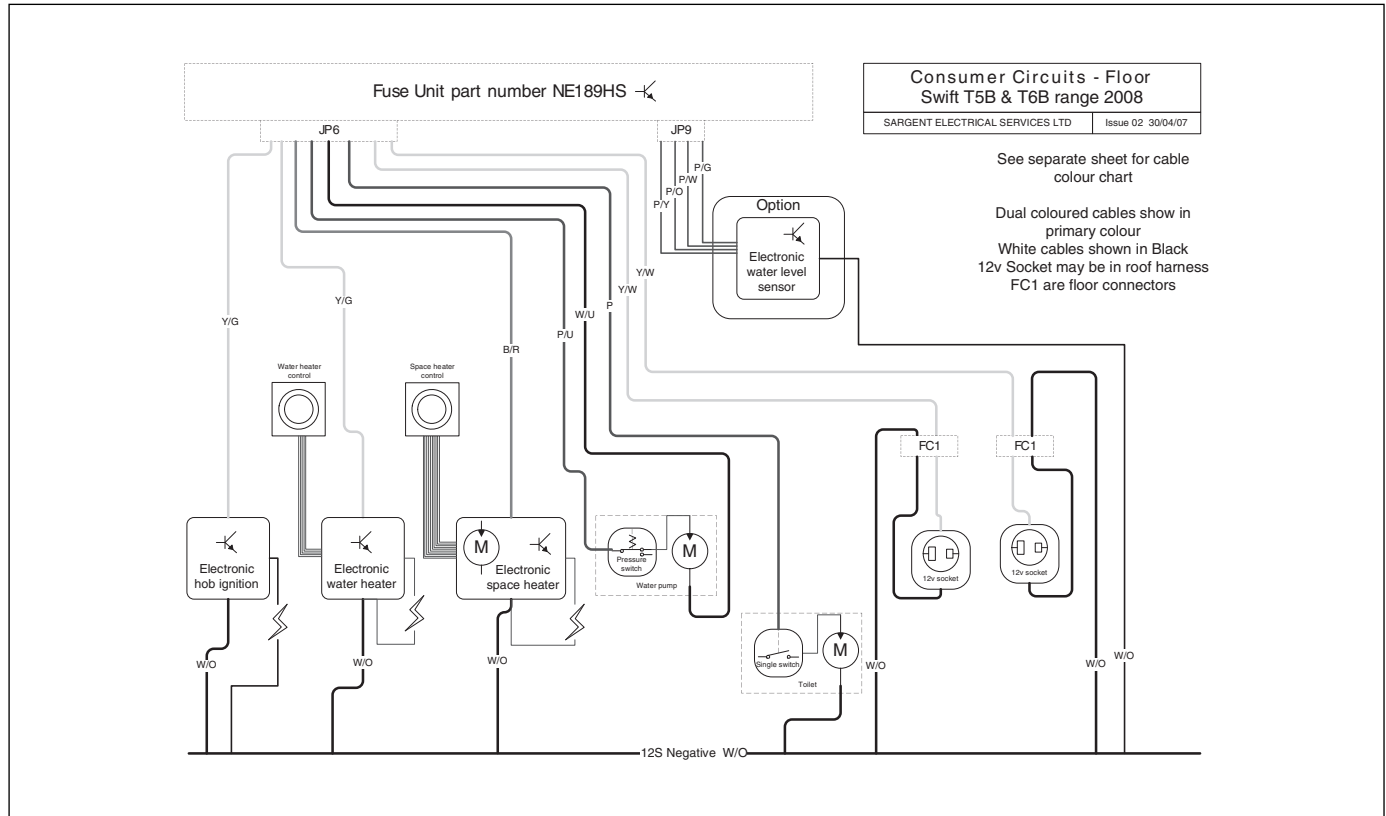

* Estimated weight

Wiring Diagrams

GTS RANGE - ROAD LIGHTING

GTS RANGE - CONSUMER CIRCUITS – ROOF

Wiring Diagrams

GTS RANGE - CONSUMER CIRCUITS - FLOOR

GTS RANGE - POWER CIRCUITS

Wiring Diagrams

GTS RANGE - 230V CIRCUITS

GTS RANGE - CABLE COLOUR CHART

Cable Colour Chart Swift range 2007	
SARGENT ELECTRICAL SERVICES LTD	Issue 01 1/1/07

12v Cable Colours

B	BLACK
N	BROWN
R	RED
O	ORANGE
Y	YELLOW
G	GREEN
U	BLUE
P	PURPLE
S	SLATE GREY
W	WHITE
K	PINK