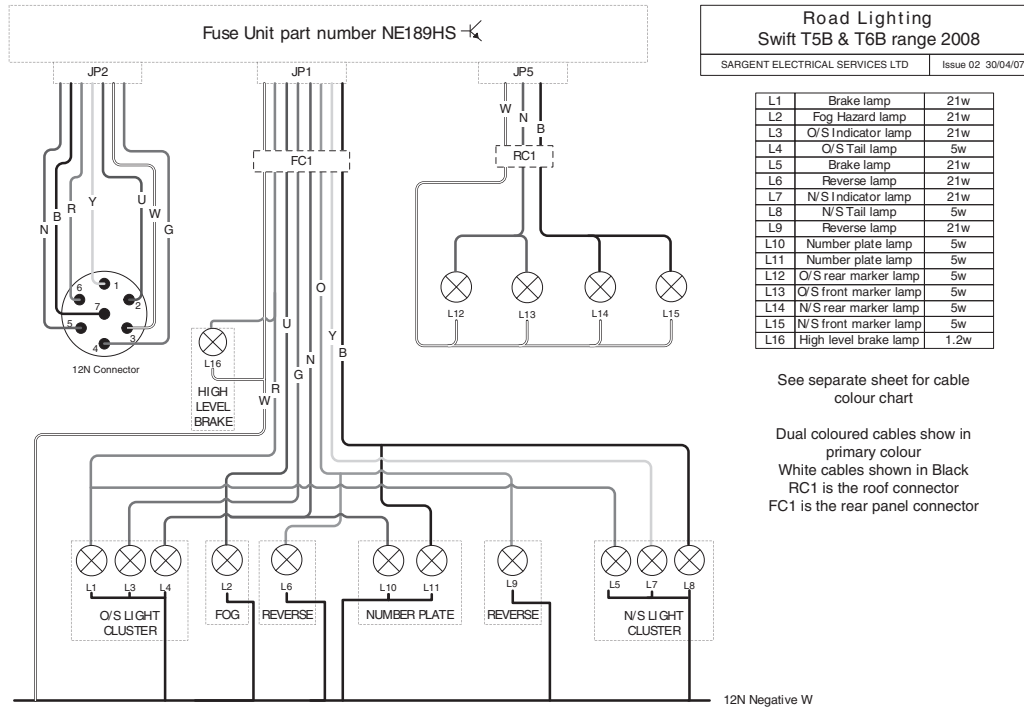

Wiring Diagrams

GTS RANGE - ROAD LIGHTING