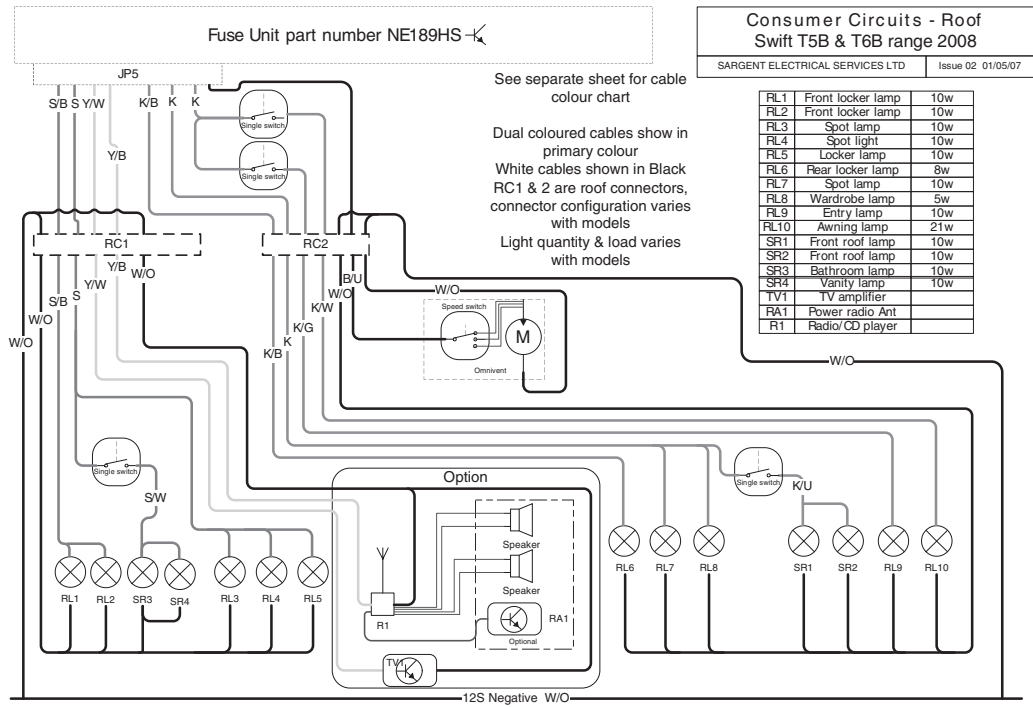

Bed sizes: Please note that double bed sizes are quoted with wrap round seating.

†Note on awning sizes: Due to the varying awning designs and sizes the awning sizes given are approximate only. Specific awning sizes must be confirmed by your dealer or the awning manufacturer prior to purchase.

* Estimated weight

Wiring Diagrams

GTS RANGE - ROAD LIGHTING

GTS RANGE - CONSUMER CIRCUITS – ROOF

Wiring Diagrams

GTS RANGE - CONSUMER CIRCUITS - FLOOR

GTS RANGE - POWER CIRCUITS

Wiring Diagrams