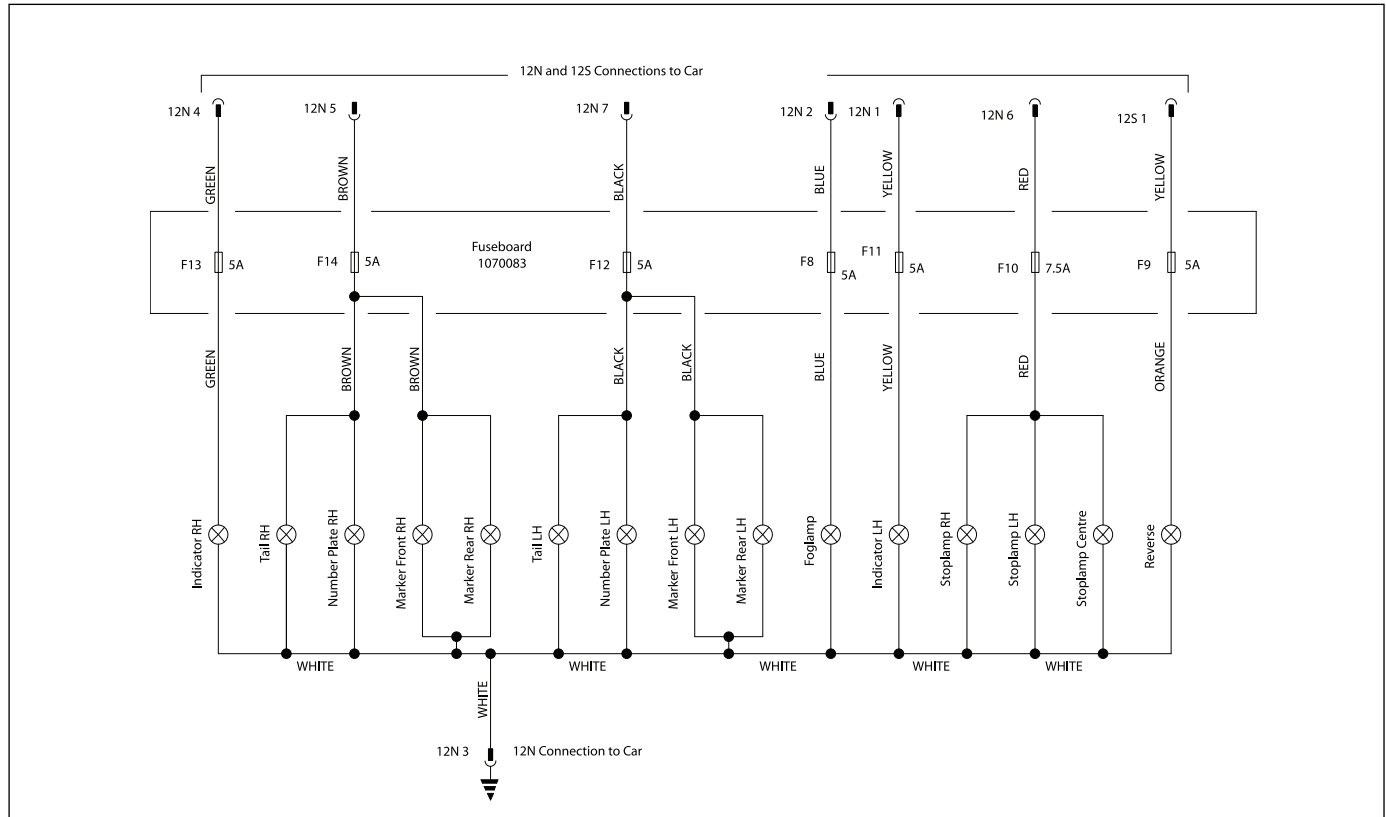

Wiring Diagrams

VOGUE RANGE - ROAD LIGHTS (VOGUE 460, 470, 495, 520 & 540)