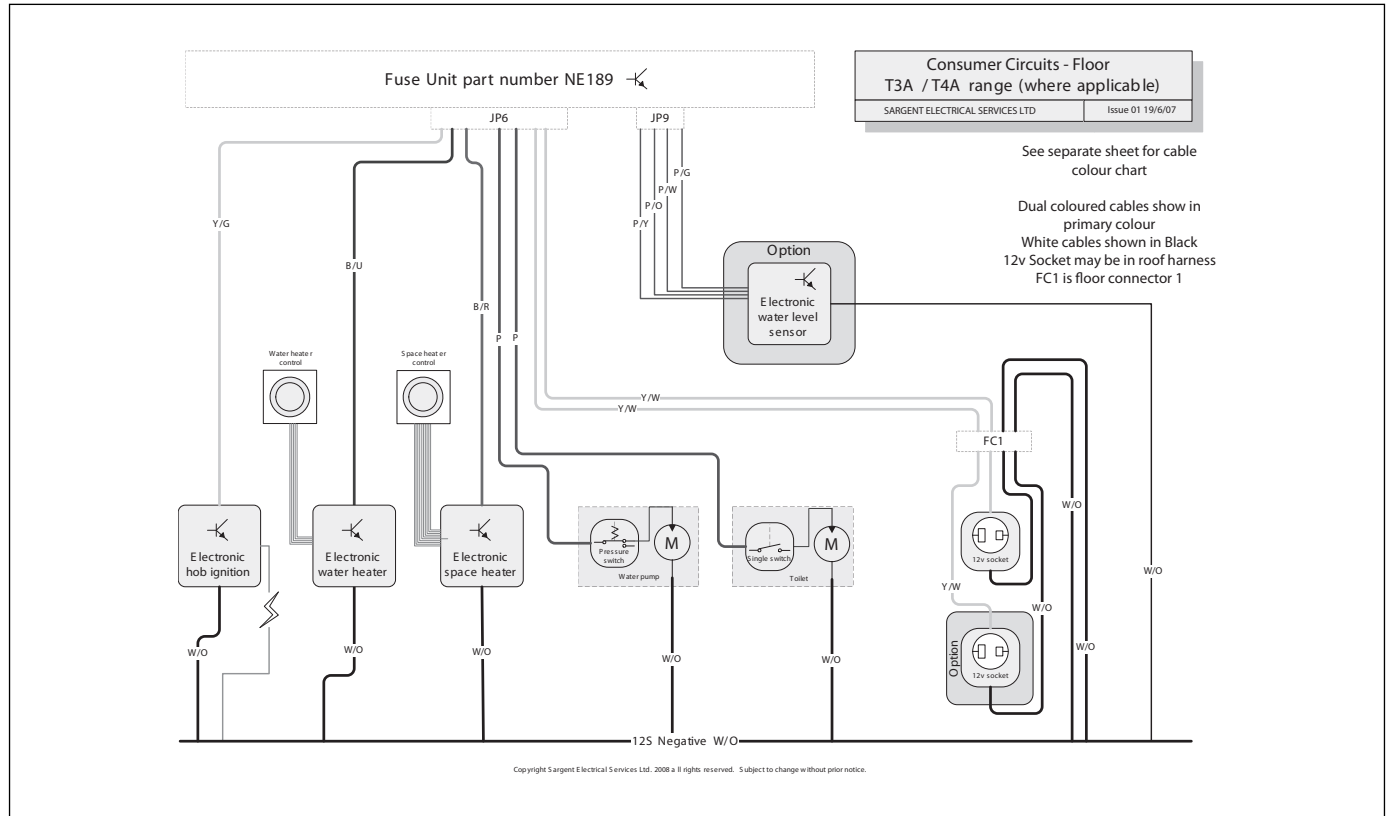

Wiring Diagrams

VOGUE RANGE - CONSUMER CIRCUITS - FLOOR (VOGUE 530, 600, 610, 620 & 650)