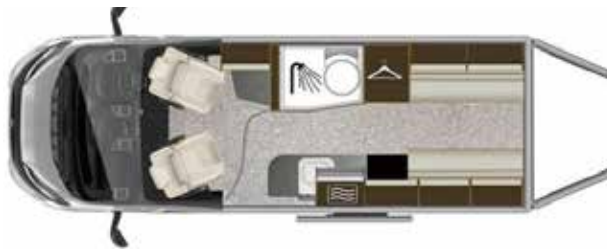

2020 OTR PRICE
£49,995

122